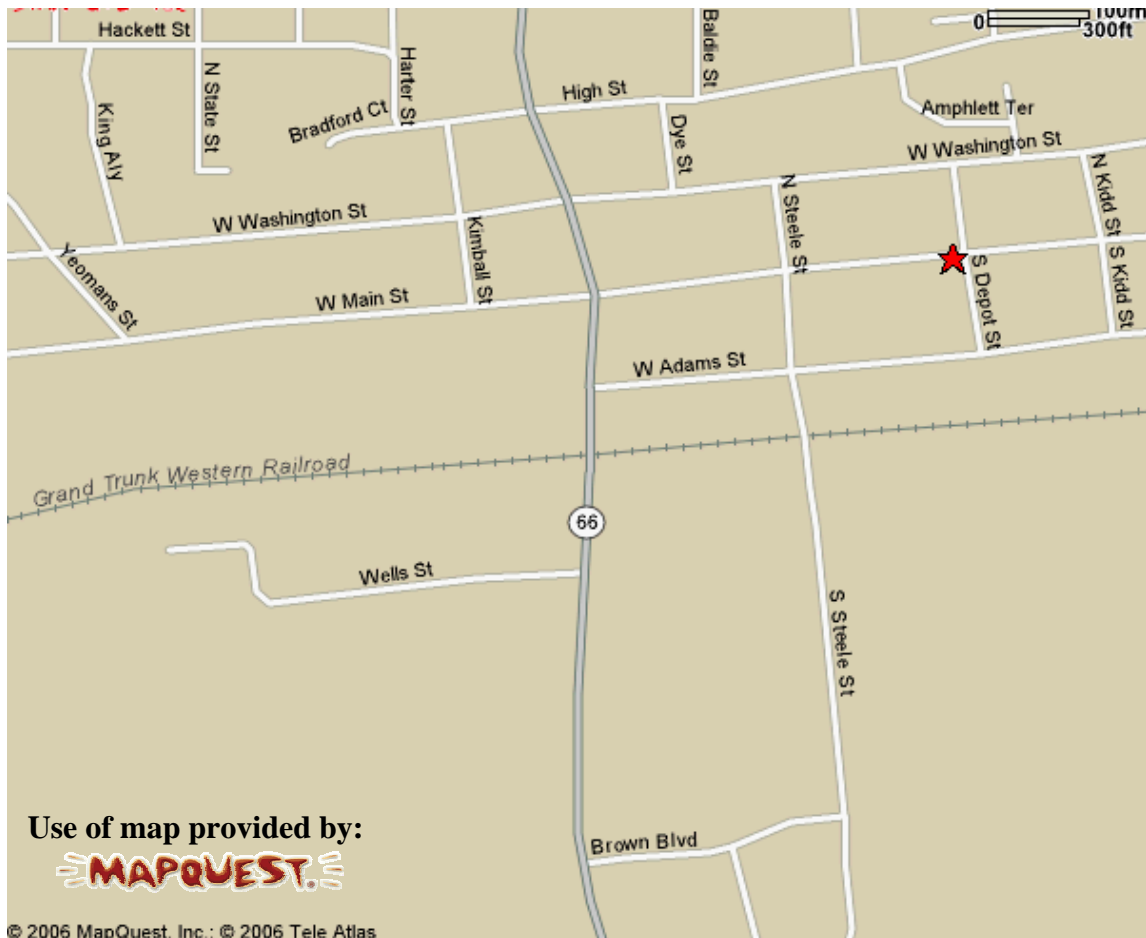

Getting to the Employee Assistance Center

220 W. Main Street, Ionia, MI 48846
(800) 227-0905

West Main Street in Ionia is located east off of MI-66.
The EAC office is located in the same building as
McNamara, O'Keefe, Duff & Chadwick attorney's office.

From the east: Take I-96 west to exit 67 (MI-66). Go North (right) on MI-66 until Main Street. Go West (right) on W. Main Street. The EAC office is located on the north (left) side of W. Main Street.

From the west: Take I-96 east to exit 67 (MI-66). Go North (left) on MI-66 until Main Street. Go West (right) on W. Main Street. The EAC office is located on the north (left) side of W. Main Street.