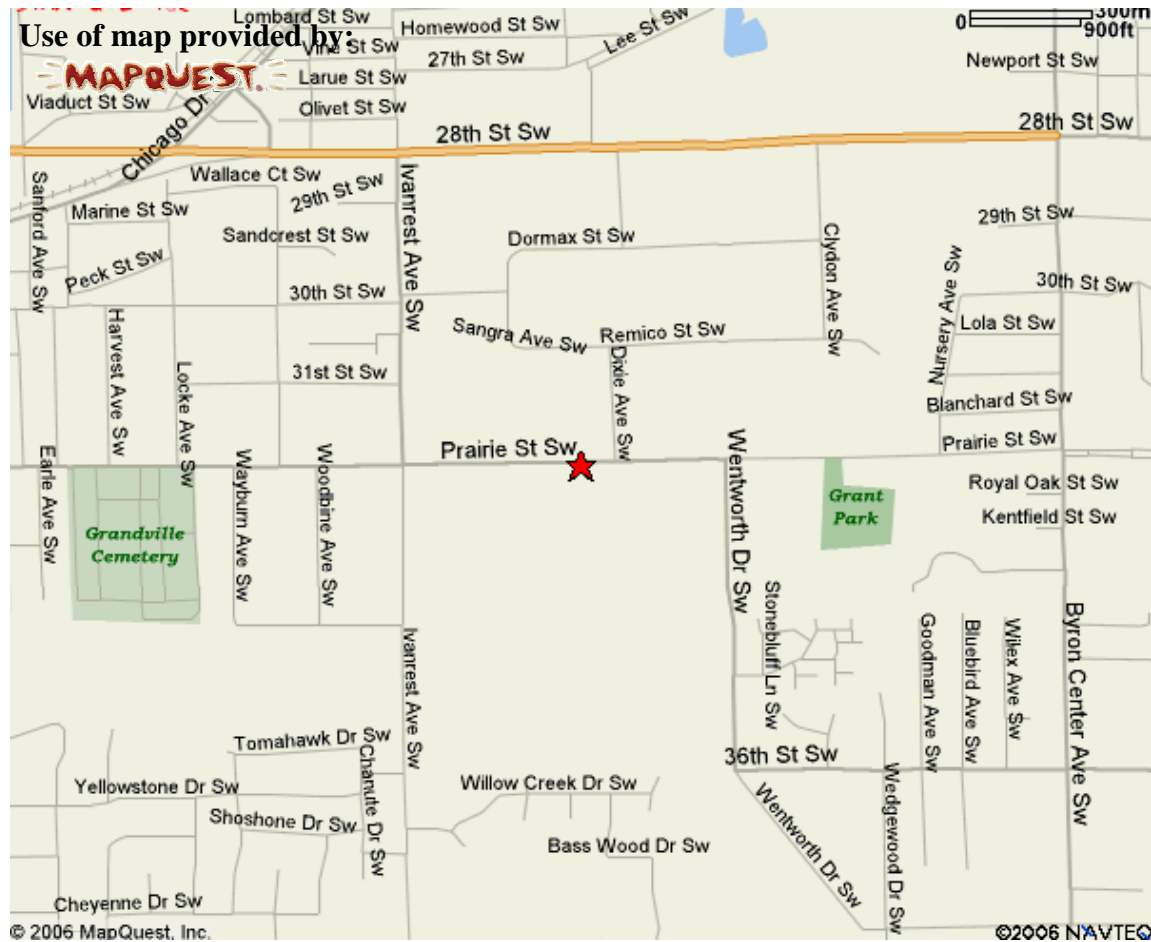

Getting to the Employee Assistance Center

3035 Prairie Street SW, Grandville, MI 49418
(800) 227-0905

Prairie Street is located south of 28th Street (MI-11) between Ivanrest Ave. and Byron Center Ave. The EAC office is located in the same building as the Goodwill Industries Corporate Offices. Once entering the main entrance, take the stairs up to the second level and check in with the receptionist.

From the west: Take 28th Street (MI-11) east to Ivanrest Ave. Go south (right) on Ivanrest Ave. until Prairie St. Go east (left) on Prairie St. The EAC office is located on the north (left) side of Prairie Street, within the Goodwill Industries corporate offices.

From the east: Take 28th Street (MI-11) west to Ivanrest Ave. Go south (left) on Ivanrest Ave. until Prairie St. Go east (left) on Prairie St. The EAC office is located on the north (left) side of Prairie Street, within the Goodwill Industries corporate offices.